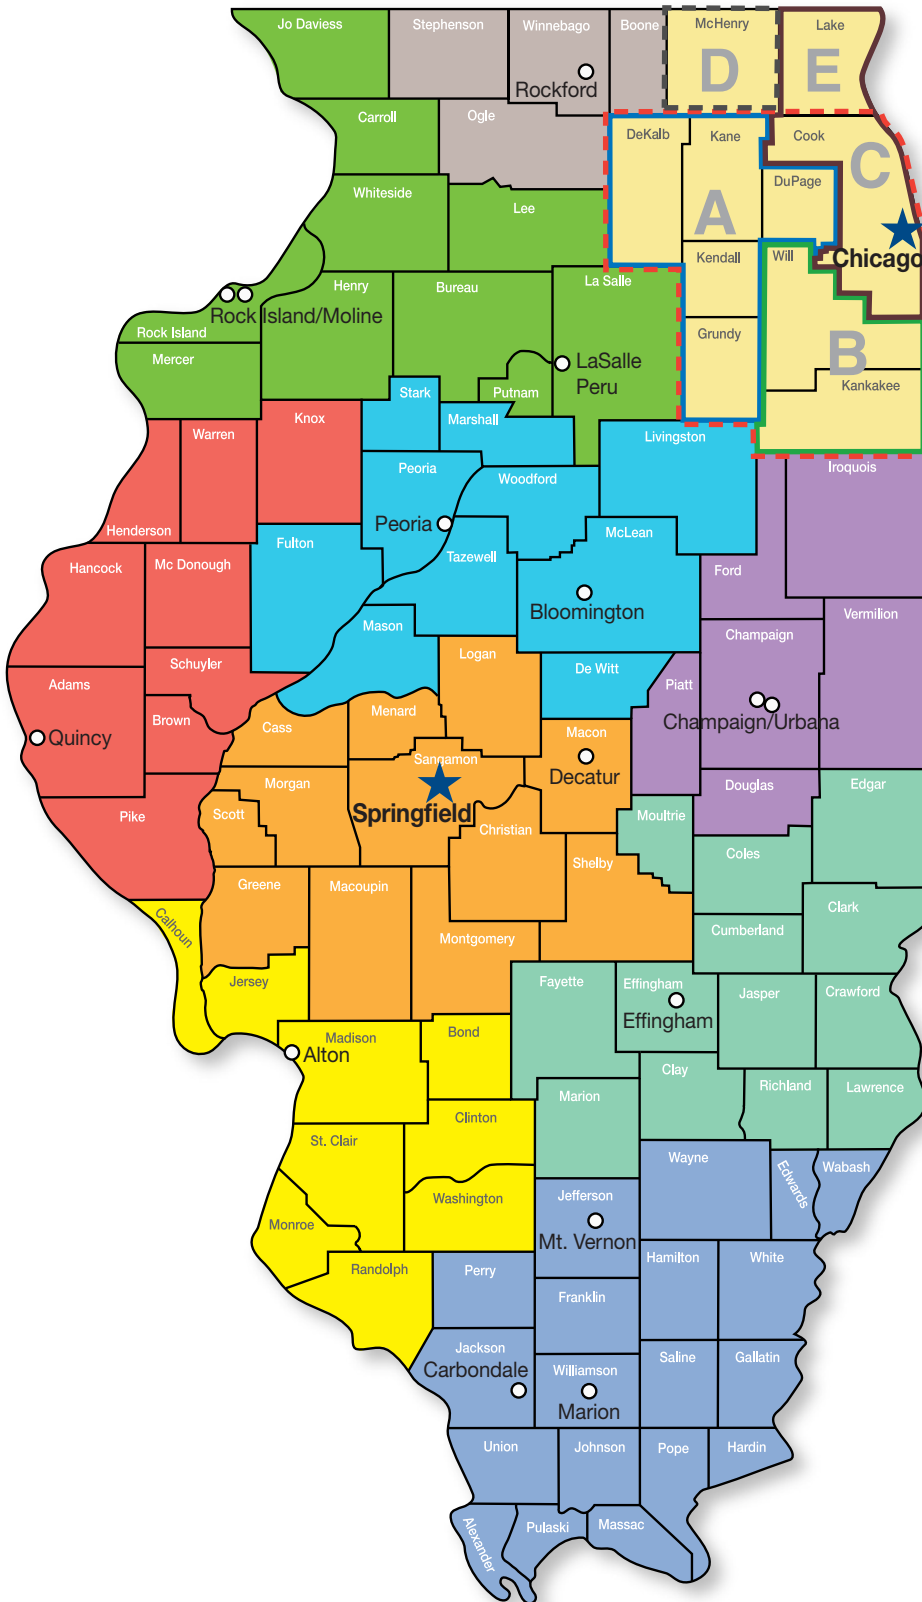

Illinois Department of Commerce & Economic Opportunity

Bruce Rauner, Governor

Illinois Department of Commerce Economic Development Regions

- ★ Statewide Offices
- Central - 1
- East Central - 2
- North Central - 3
- Northeast - 4
- Northern Stateline - 5
- Northwest - 6
- Southeast - 7
- Southern - 8
- Southwest - 9
- West Central - 10